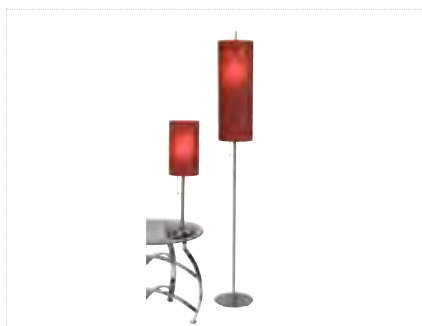

Brushed Steel Lamps

Table Lamp Red/Steel
26"H
Floor Lamp Red/Steel
66"H