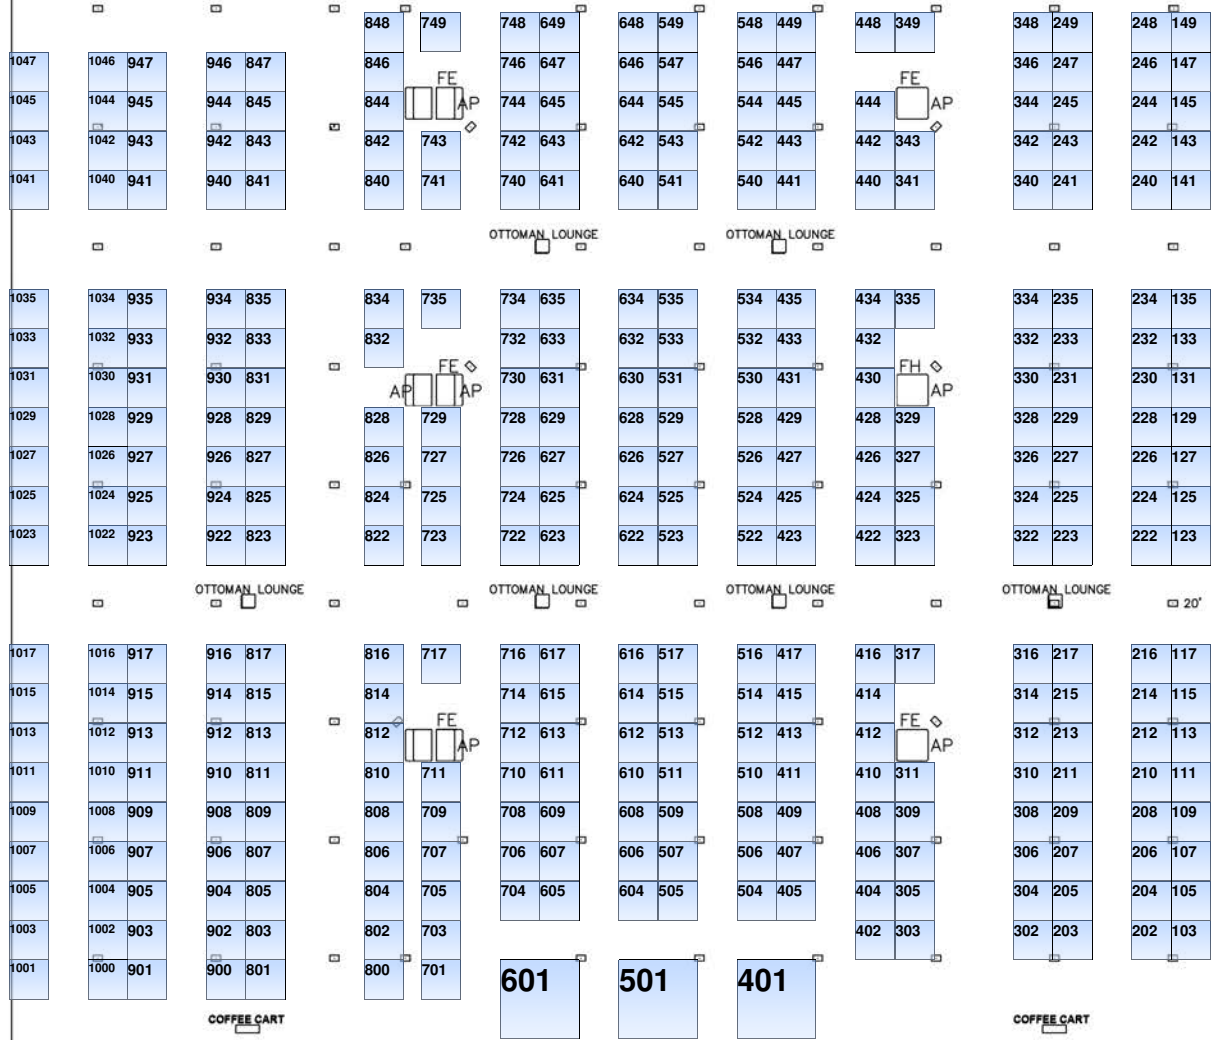

Food Court Area

Relax & Recharge Lounge

Expo Entrance