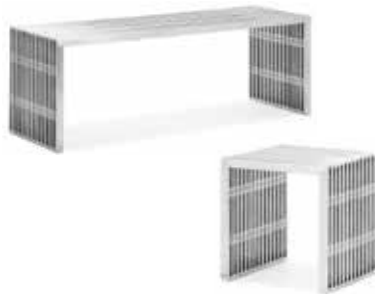

Novel Tables

End Table Satin Steel
15" Square x 16"H
Cocktail Table Satin Steel
46"W x 15"D x 16"H